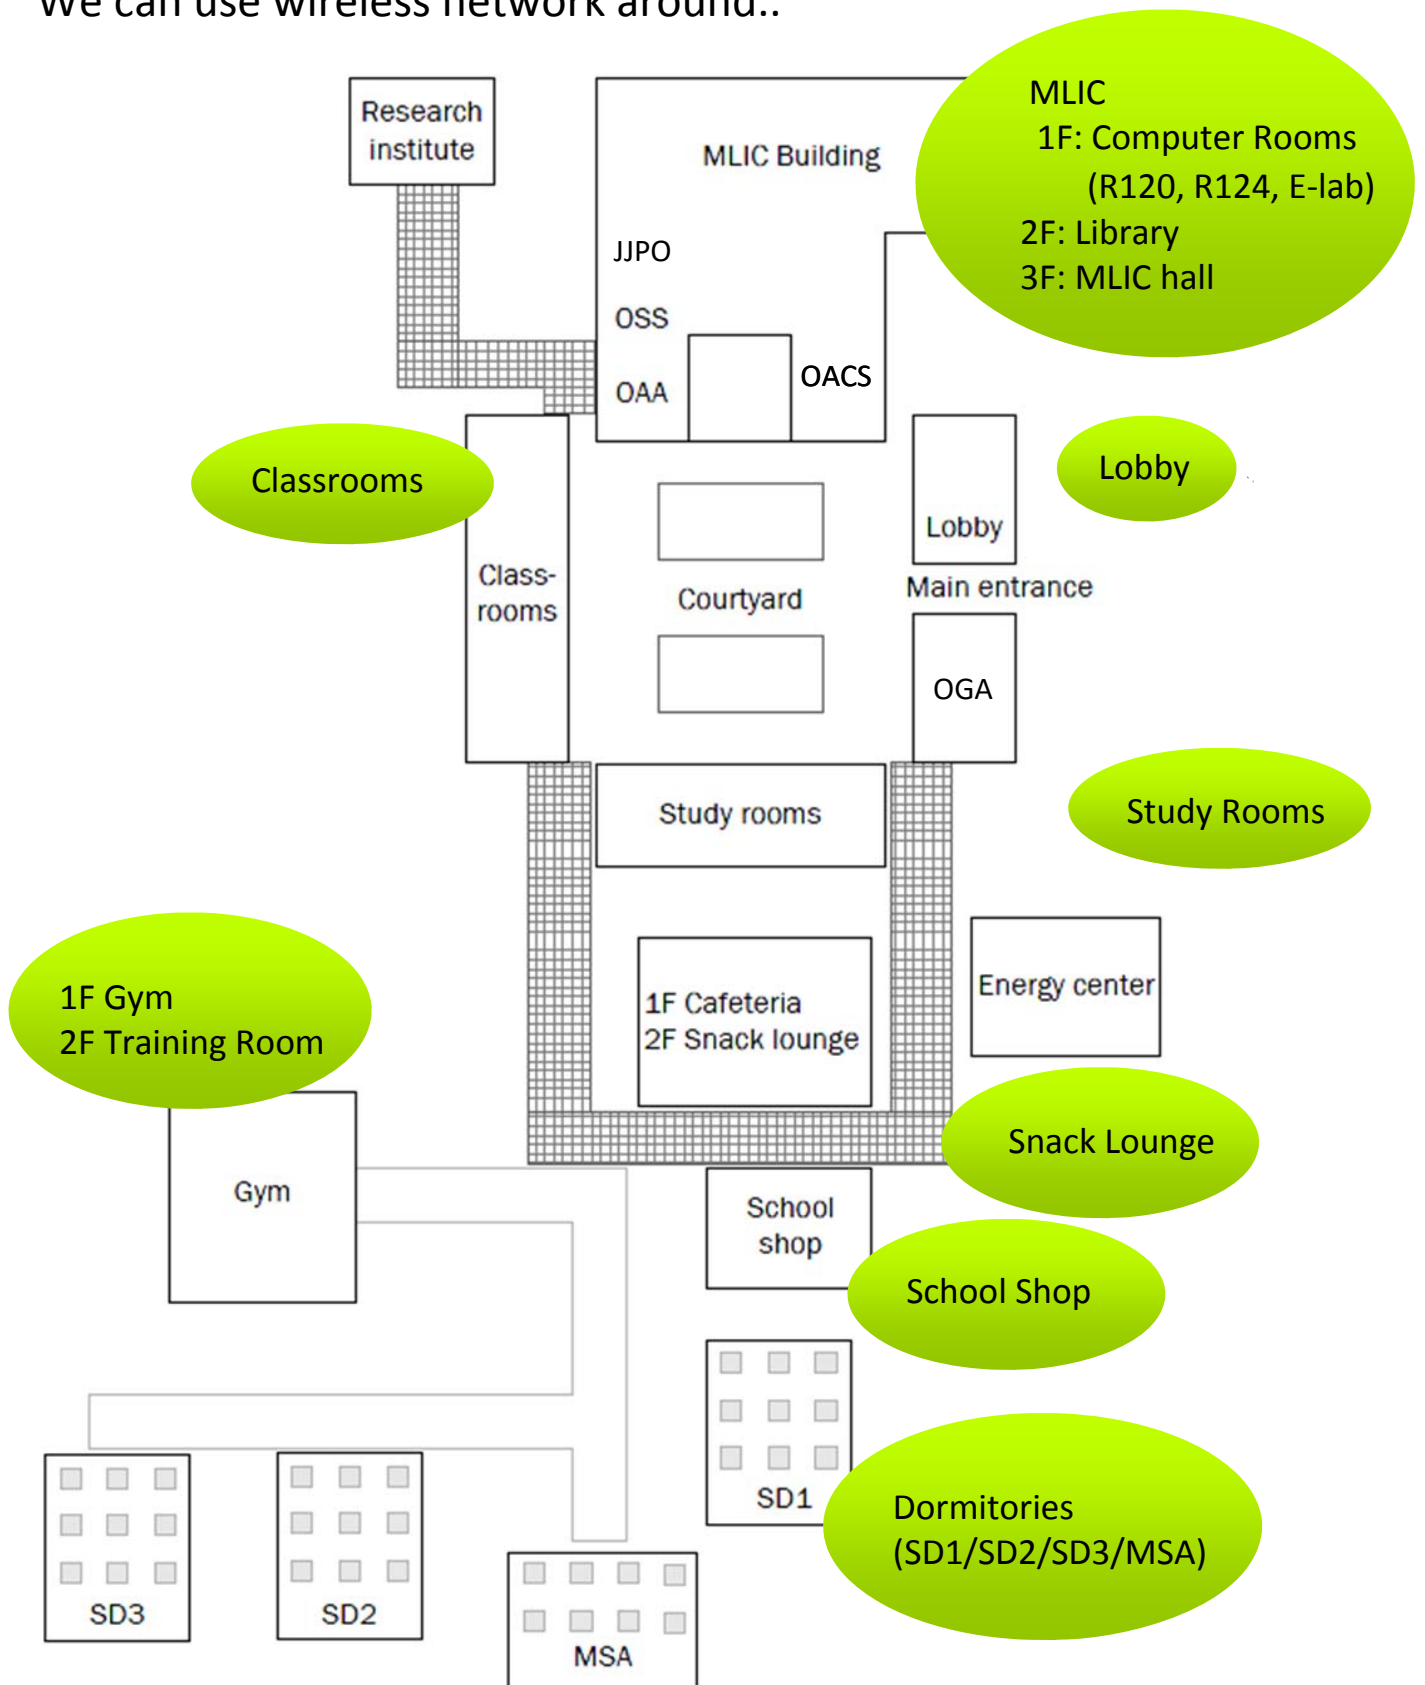

# Wi-Fi area map in IUJ

We can use wireless network around..

If you have any problem with connecting network, please contact us.  
Phone #527  
Email support-com@iuj.ac.jp