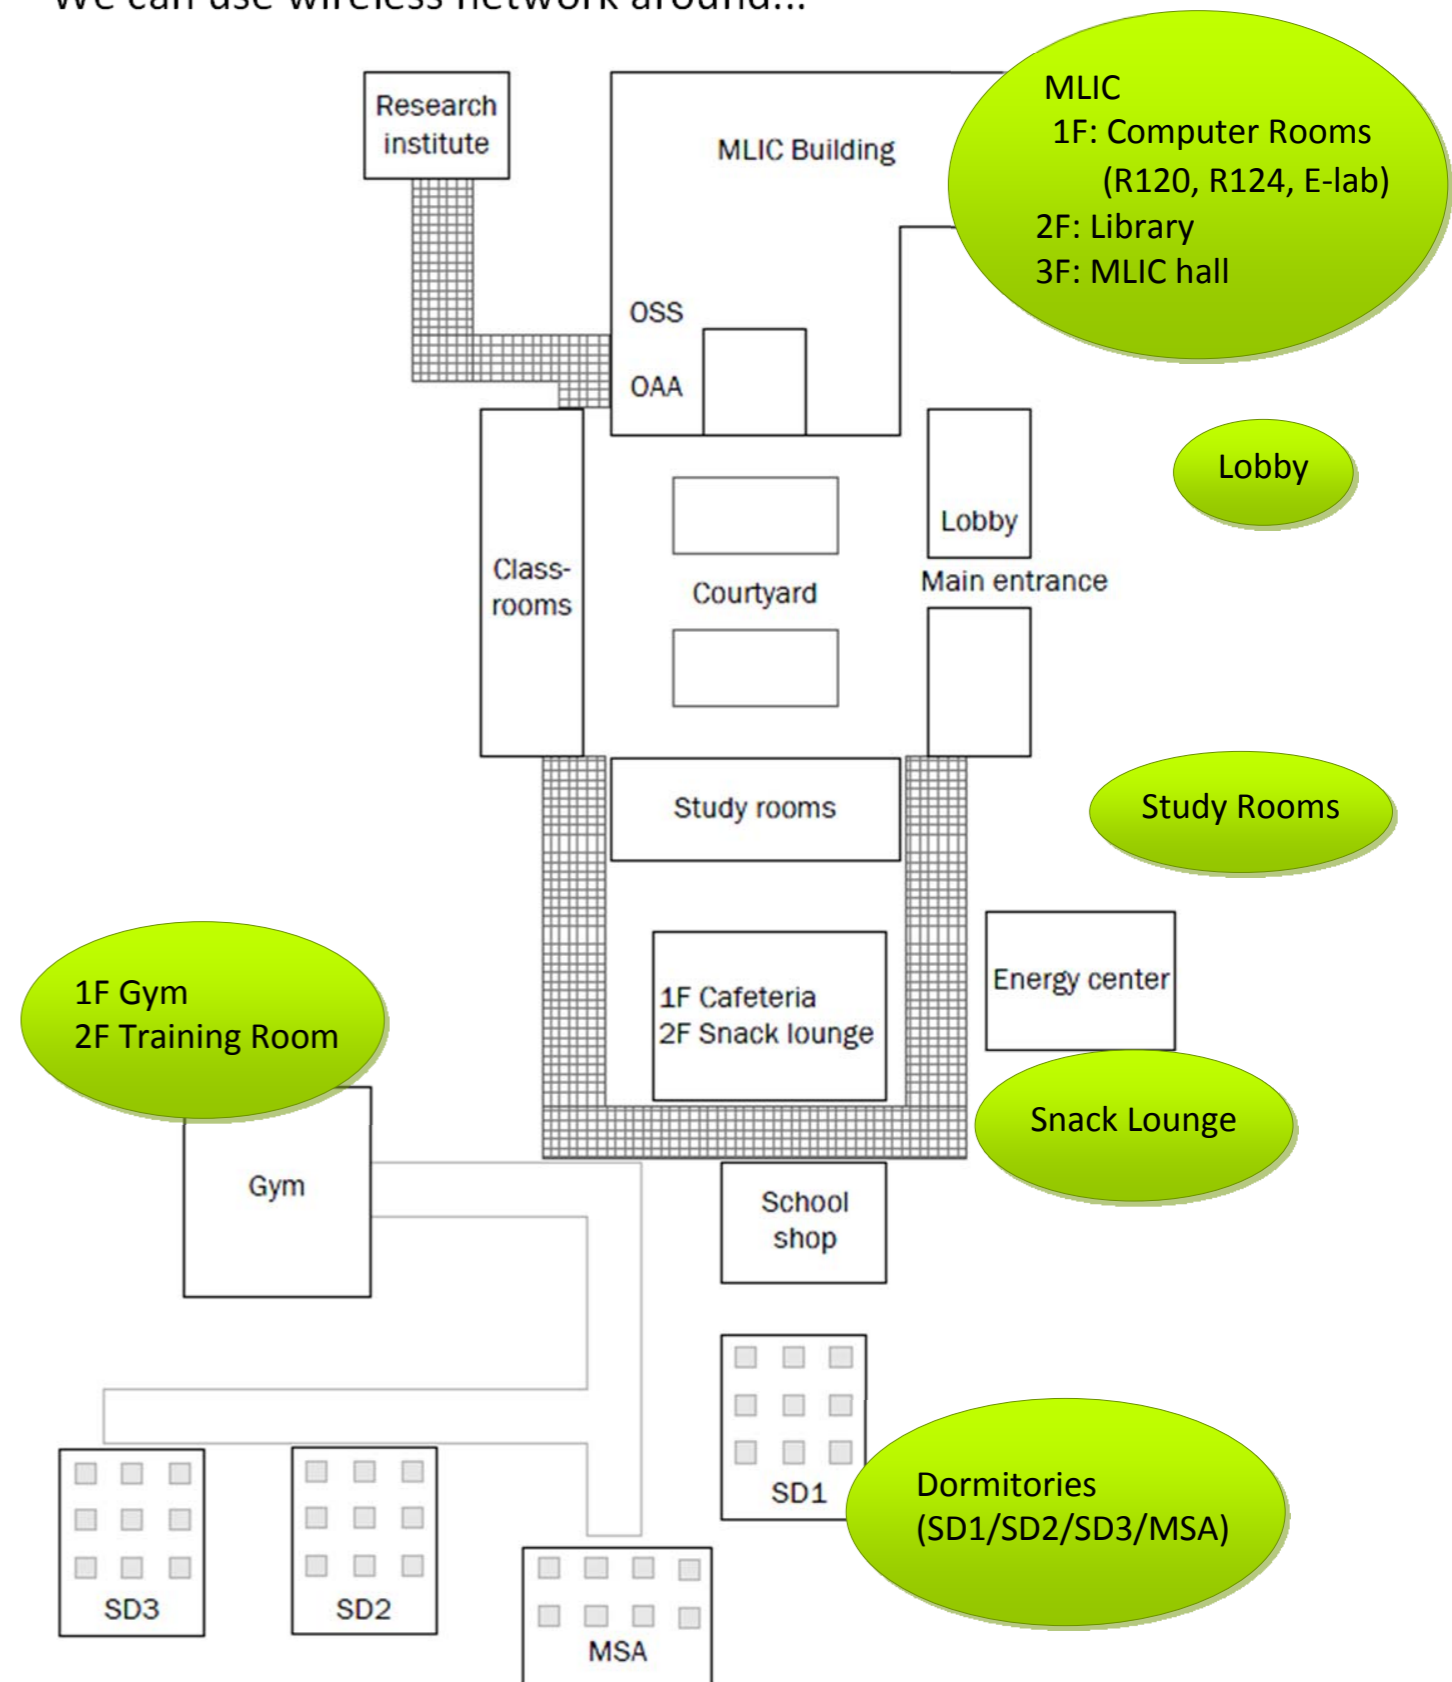

Wi-Fi area map in IUJ

We can use wireless network around...

If you have any problem with connecting network, please contact us.
Phone #527
Email support-com@iuj.ac.jp